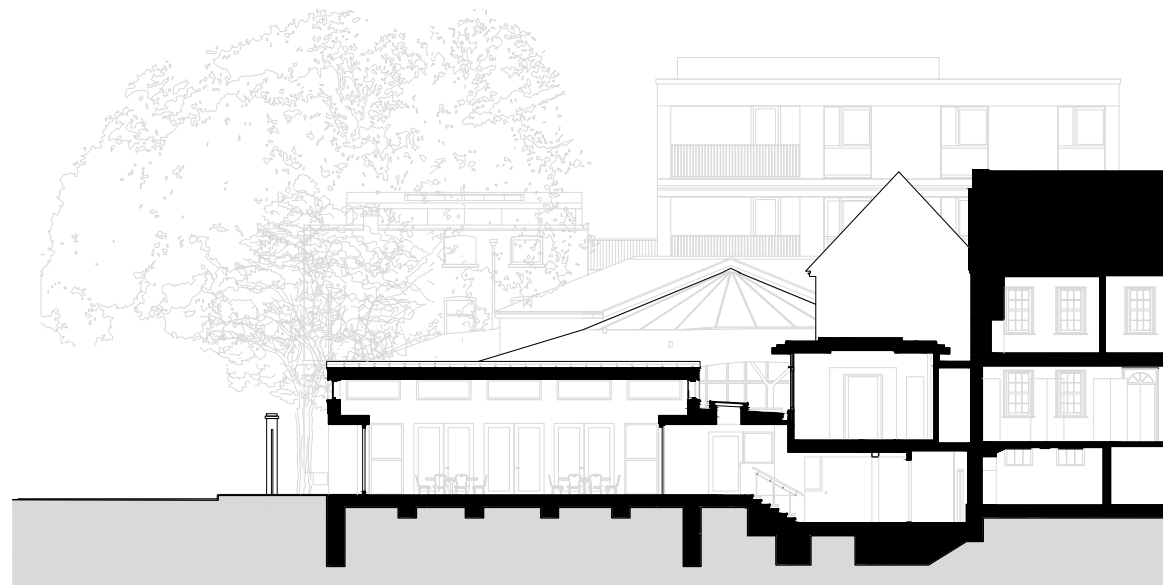

South Elevation

Cross Section

Section

REVISIONS:

NOTES:

KEY PLAN

East Elevation

North Elevation

MUSEUM OF THE HOME	SCALE 1:250 @ A3	WRIGHT & WRIGHT ARCHITECTS
	DATE: 05.02.21	
Learning Pavilion Sections and Elevations	DRAWING NO:	89/91 Bayham Street London NW1 0AG TEL 020 7428 9393 FAX 020 7428 9394 www.wrightandwright.co.uk