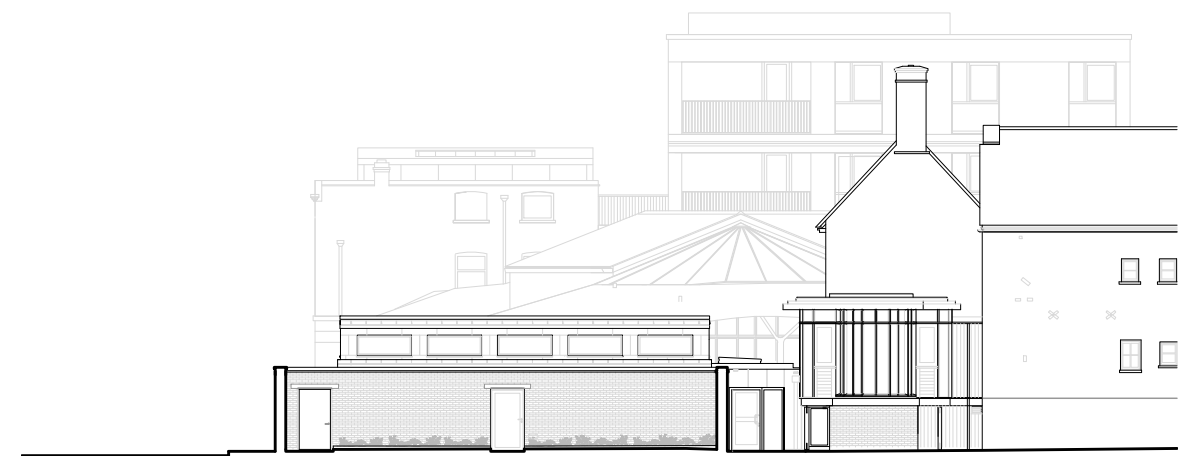

South Elevation

Cross Section

Section

REVISIONS:

NOTES:

KEY PLAN

East Elevation

North Elevation

MUSEUM OF THE HOME	SCALE 1:250 @ A3	WRIGHT & WRIGHT ARCHITECTS
	DATE: 05.02.21	
Learning Pavilion Sections and Elevations	DRAWING NO:	89/91 Bayham Street London NW1 0AG TEL 020 7428 9393 FAX 020 7428 9394 www.wrightandwright.co.uk